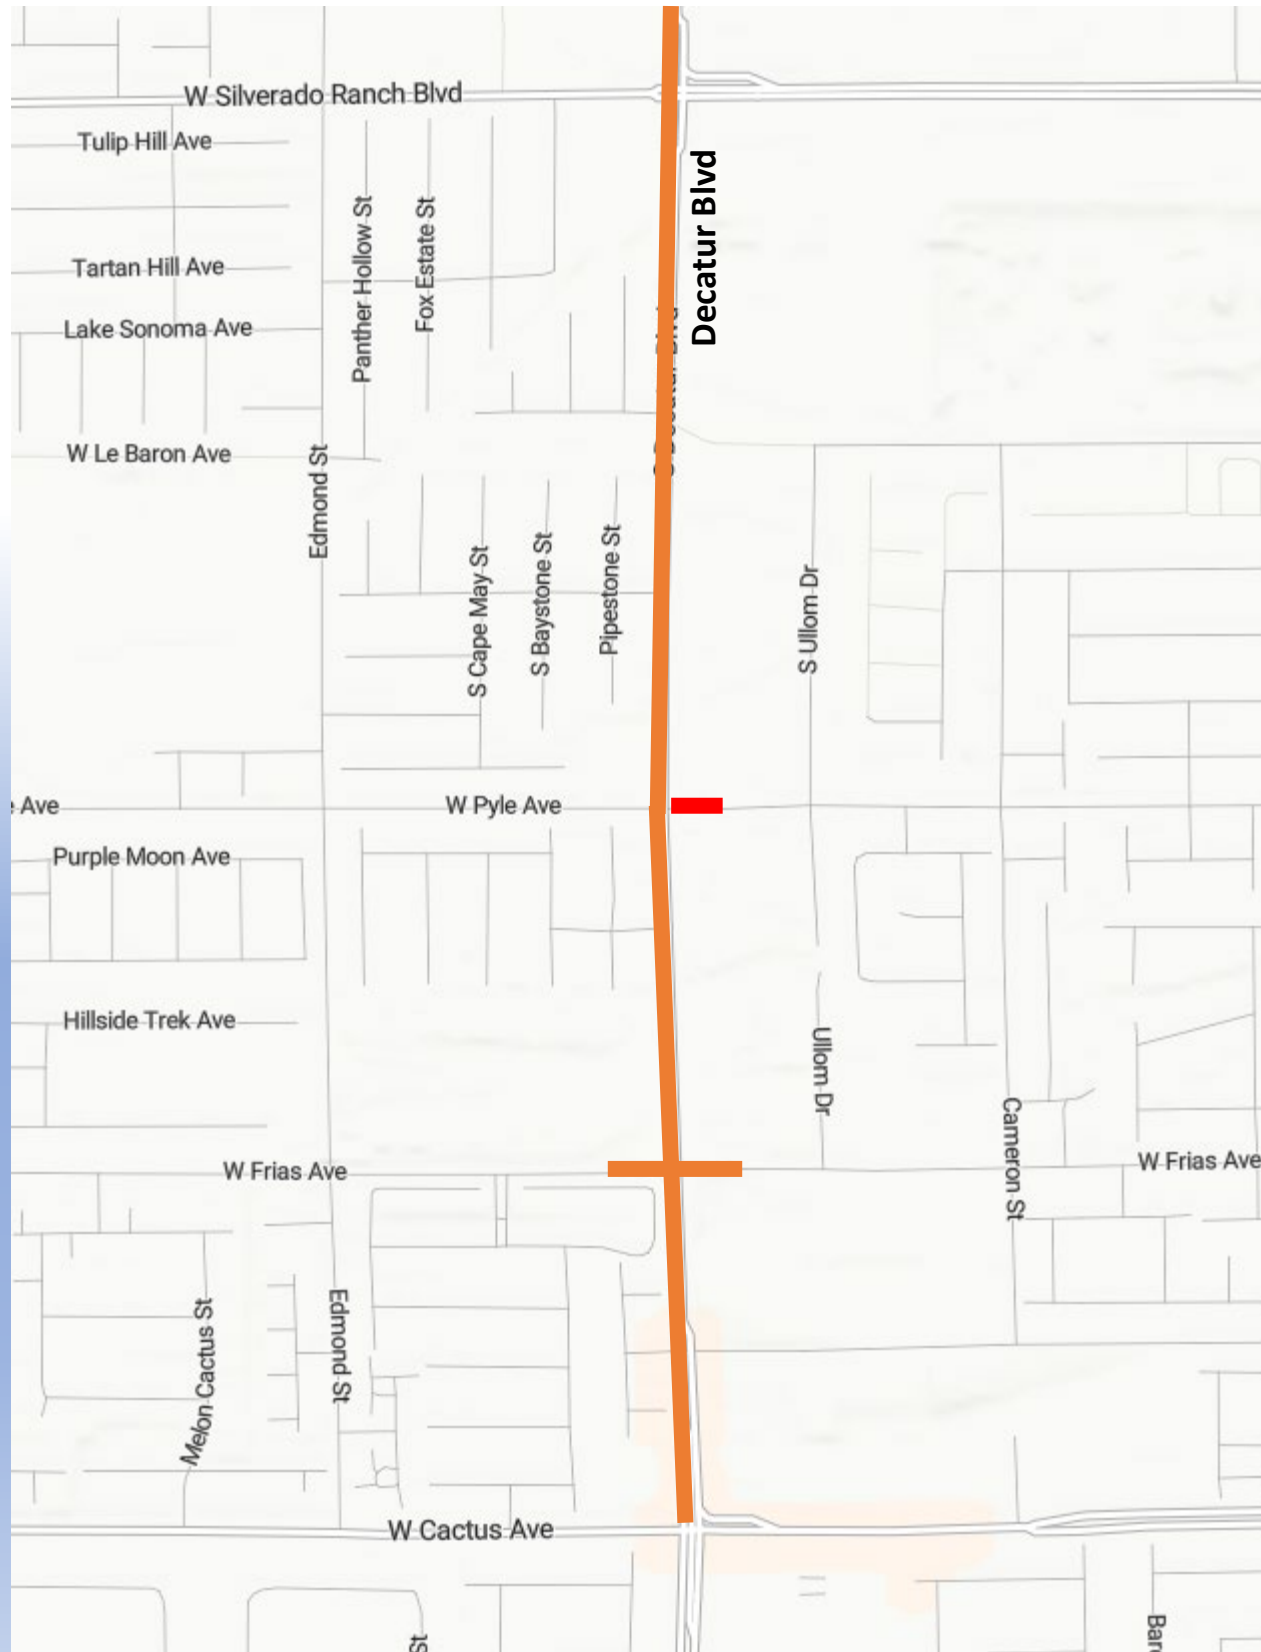

# Traffic Restrictions January 12-18

**Decatur Blvd from Cactus Ave to Silverado Ranch**  
**Working Hours 7:00am - 3:30pm**  
**Lane Restrictions 24 Hours**

- East Half Road Closure
- 1 Lane Open Northbound and Southbound Decatur between Cactus and Silverado Ranch.
- Dedicated Left Turn Lanes at Silverado Ranch.

**Frias Avenue**  
**Working Hours 7:00am - 3:30pm**  
**Lane Restrictions 24 Hours**

- Half Road Closure
- 1 Lane Open Westbound and Eastbound at the intersection

**Pyle Avenue Road Closure**  
**January 23-31**

- Full Road Closure east of Decatur, Detour at Frias to Ullom

together**for**better

## Traffic Restrictions January 12-18

-  **Decatur Blvd from Wigwam Ave to Blue Diamond Road**  
**Working Hours 7:00am - 3:30pm**  
**Lane Closure 24 Hours**
  - 1 Lane Open SB & NB from Camero to Wigwam Ave