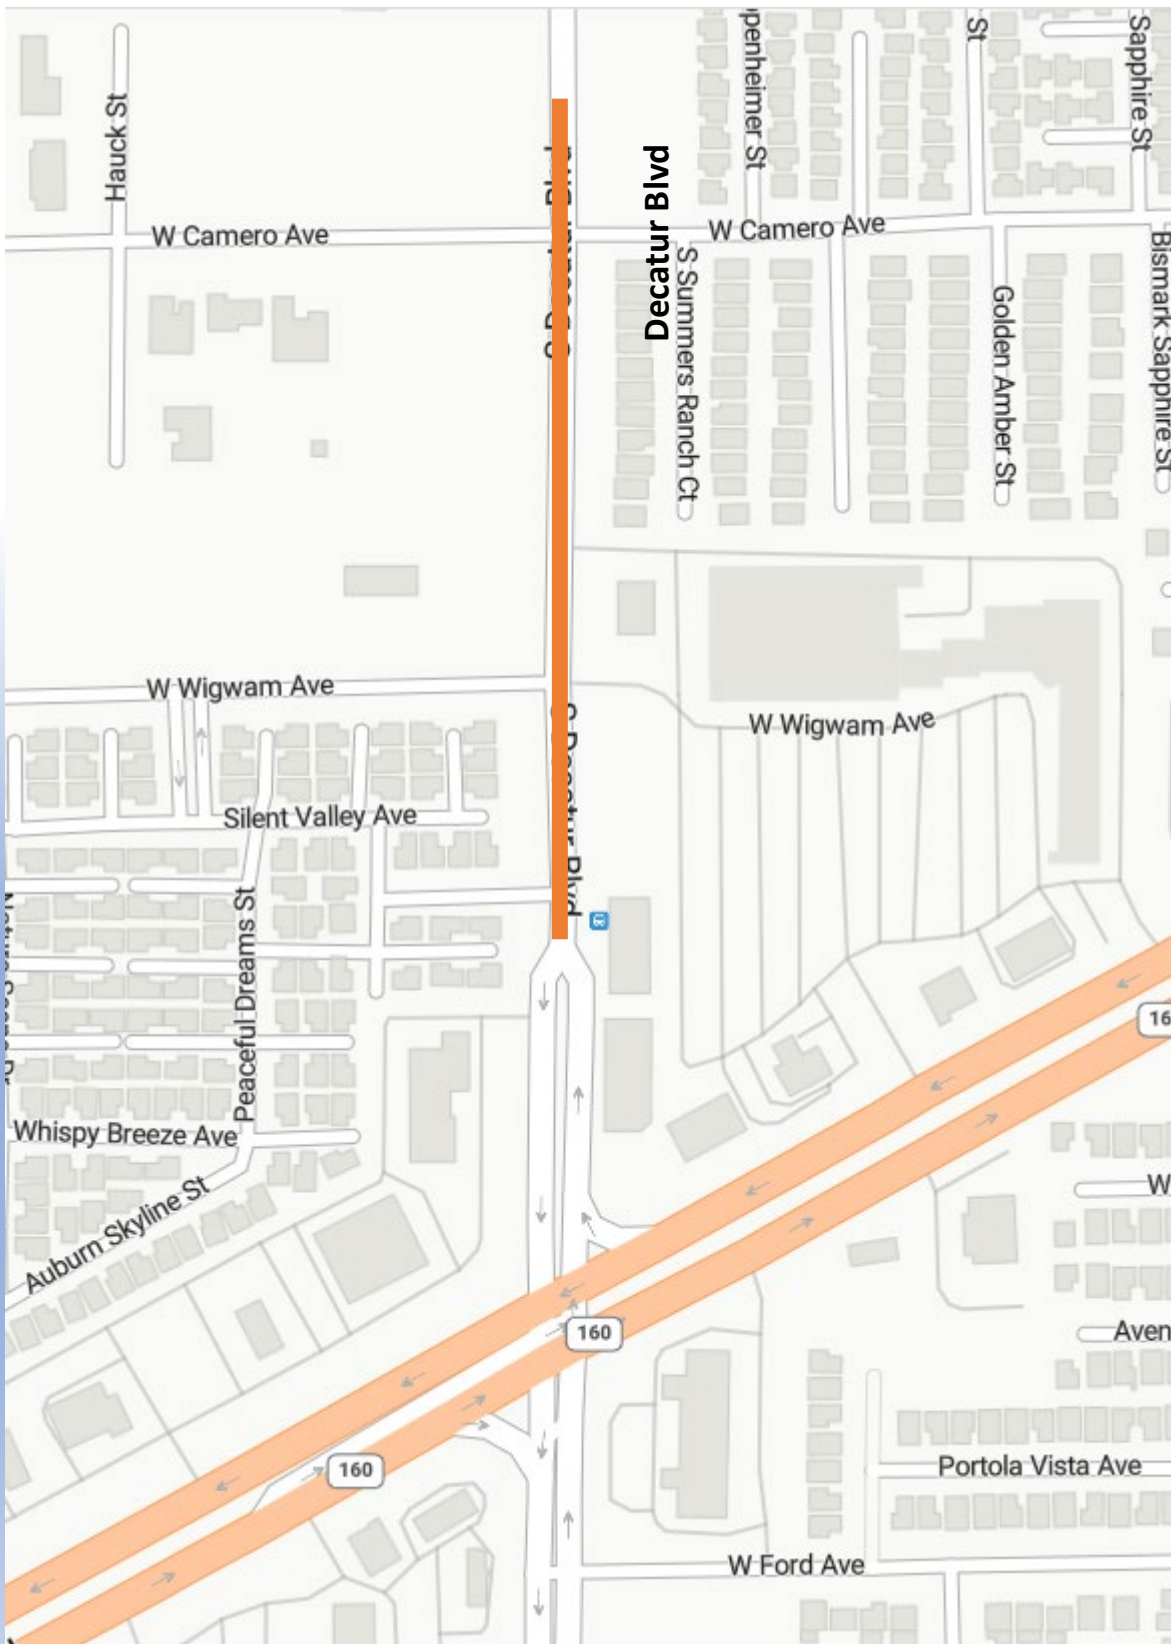

# Traffic Restrictions January 12-18

**Decatur Blvd from Cactus Ave to Silverado Ranch**  
**Working Hours 7:00am - 3:30pm**  
**Lane Restrictions 24 Hours**

- East Half Road Closure
- 1 Lane Open Northbound and Southbound Decatur between Cactus and Silverado Ranch.
- Dedicated Left Turn Lanes at Silverado Ranch.

**Frias Avenue**  
**Working Hours 7:00am - 3:30pm**  
**Lane Restrictions 24 Hours**

- Half Road Closure
- 1 Lane Open Westbound and Eastbound at the intersection

**Pyle Avenue Road Closure**  
**January 23-31**

- Full Road Closure east of Decatur, Detour at Frias to Ullom

together**for**better

## Traffic Restrictions January 12-18

-  **Decatur Blvd from Wigwam Ave to Blue Diamond Road**  
**Working Hours 7:00am - 3:30pm**  
**Lane Closure 24 Hours**
  - 1 Lane Open SB & NB from Camero to Wigwam Ave